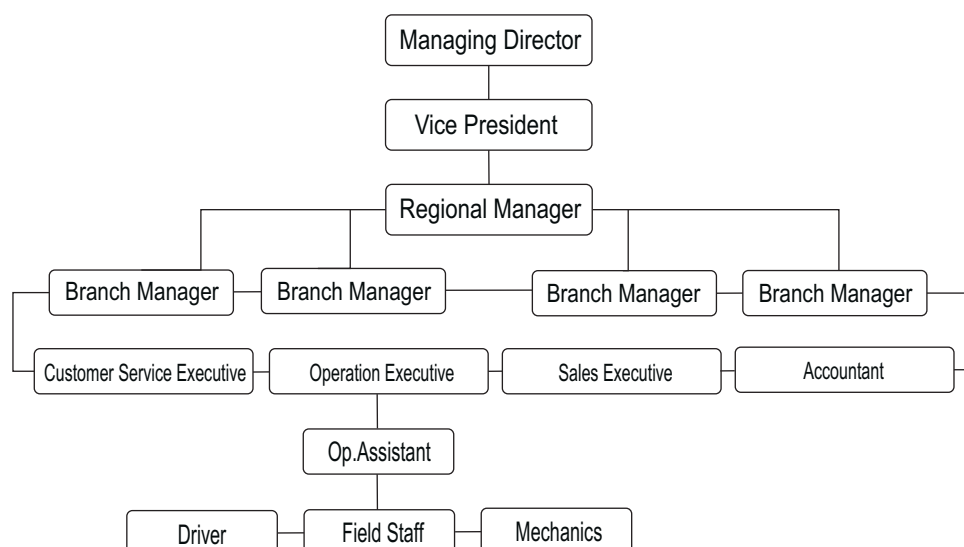

DIPLOMAT SERVICES

We deliver the cargo even to the non-service destinations from our nearest service branch.

COD/DOD SERVICES

Invoice amount is collected from the consignee on behalf of the consignor at the time of delivery.

WAREHOUSING

Total logistic solutions based on the customer's requirement.

MISSION STATEMENT

- To Emerge as India's top Cargo Company that provides World Class Quality Service at astonishing economical rate, that adds to the pride of India.
- **To Our Customers;** A prompt and efficient service with courtesy.
- **To Our Workforce;** Promote a sense of participation and make them partners in progress and also provide opportunities for personal growth.
- **To the Community;** A responsible corporate citizen.

VALUES

- ★ Integrity
- ★ Commitment
- ★ Professionalism
- ★ Innovation
- ★ Adaptability
- ★ Teamwork

QUALITY COMMITMENT

Marks Trans's reputation is aptly based on the quality of services offered. Customer satisfaction continues to be the guiding principle of the company's strategy for growth achieved through innovation, commitment and performance. The professionals take special measures to transport your shipment safely and securely.

MANAGEMENT STRUCTURE